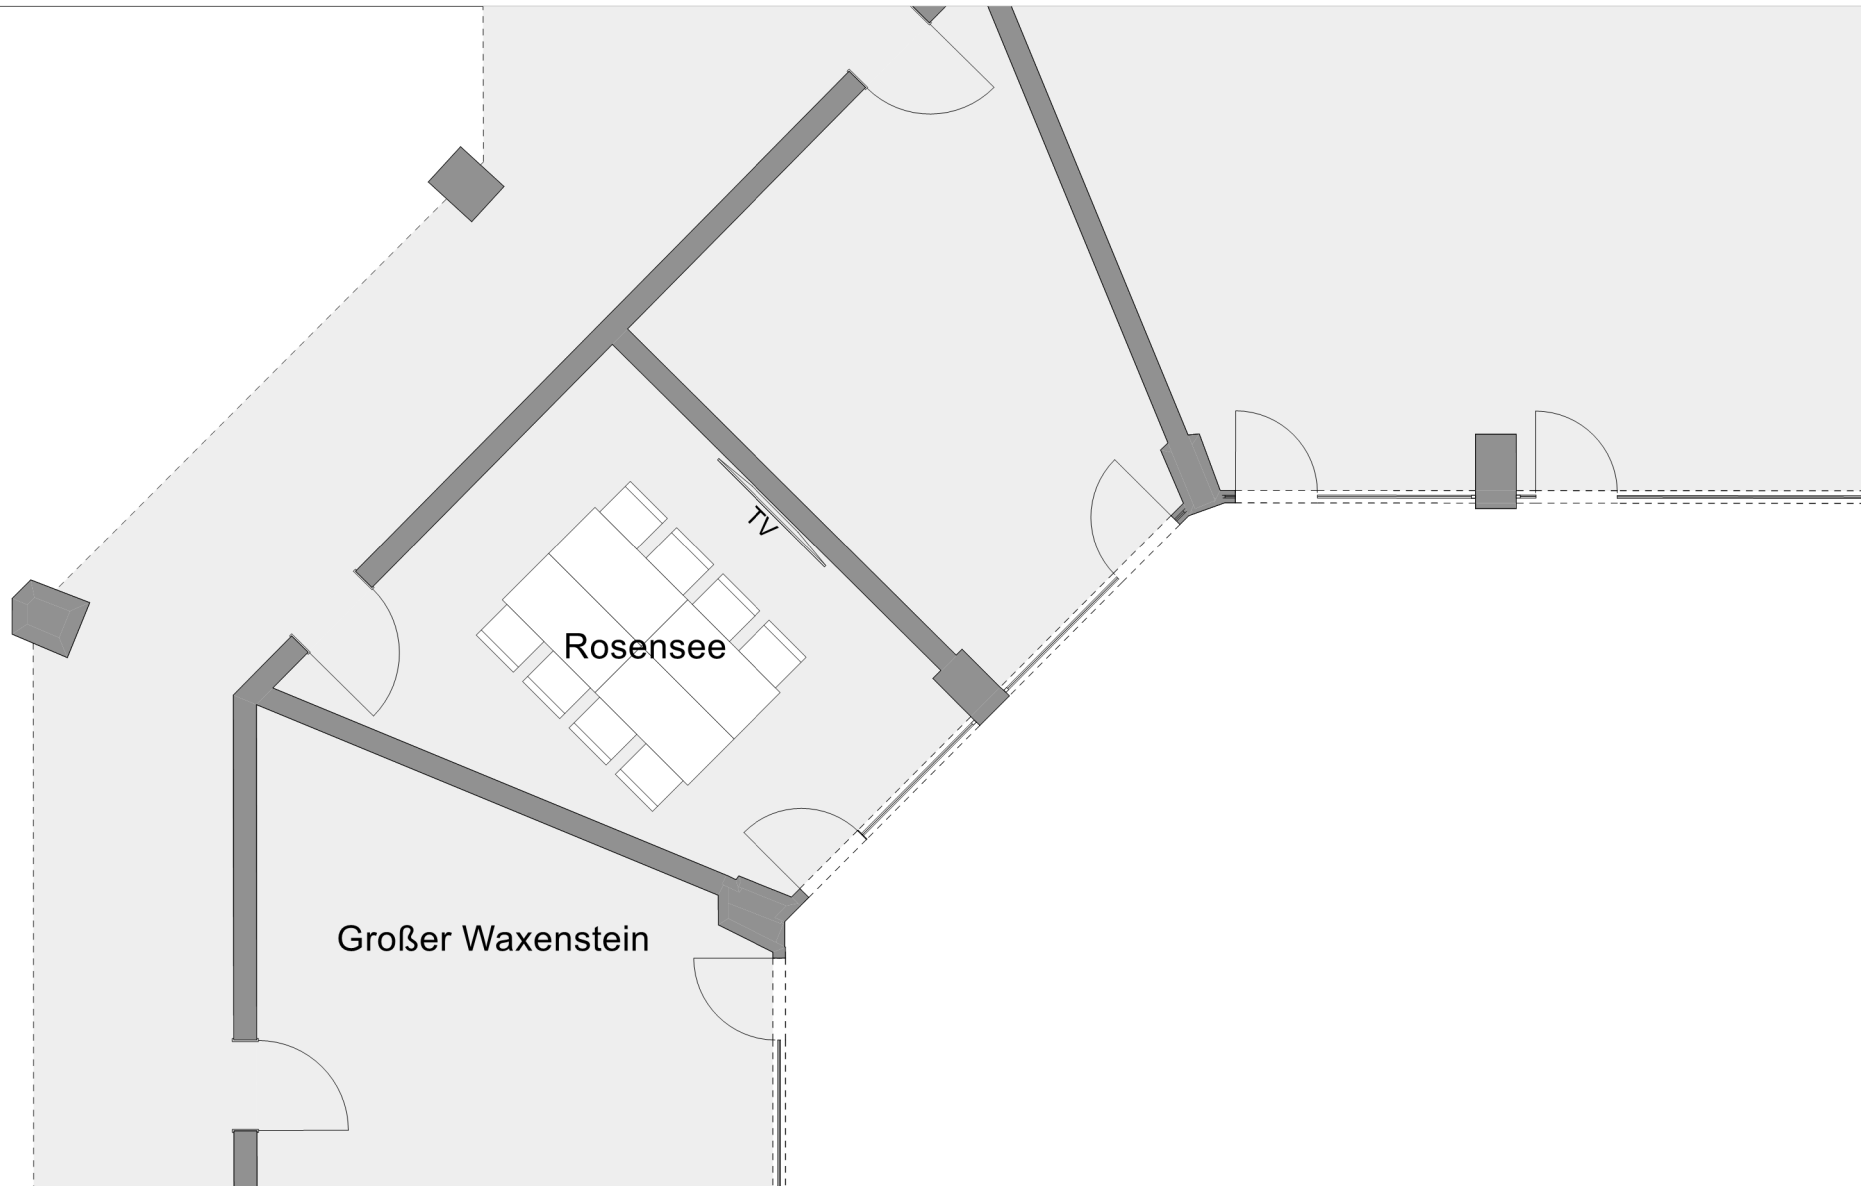

HOTEL AM BADERSEE
ZUGSPITZDORF GRAINAU

Floor:
Floor 4

Room:
Rosensee

Setup:
Block

Persons:
8 Persons

Dream away, breathe in the atmosphere, be inspired and indulge your senses.
Welcome to Hotel am Badersee.